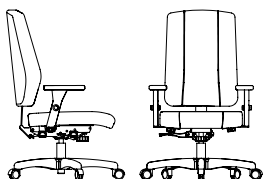

## URBEX

Urbex chairs meld comfort and ingenuity seamlessly to provide maximal support and optimal customization. The ergonomic design of these products allow users to adjust height and width, as well as personalize the backrest and choose amongst several armrest options to suit their workspace and physical needs. Rouillard's unique multi-density process moulds and shapes the foam to provide workers with first-class comfort and extra durability. There's really nothing else like our Urbex line on the market.

# URBEX

**UG51**  
BW 17" SW 18.5" BH 22.5-24"  
SH 18-22" SD 17.5"

**UG52**  
BW 18" SW 19" BH 22.5-24"  
SH 18-22" SD 17.5"

**UG60**  
BW 17" SW 18" BH 20"  
SH 18.5-22.5" SD 17.5"

**UG90**  
BW 18" SW 19" BH 24-26.5"  
SH 18-22" SD 17.5"