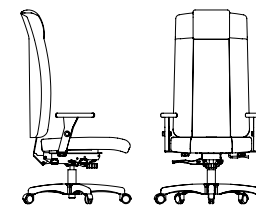

# URBEX

**UG51**  
BW 17" SW 18.5" BH 22.5-24"  
SH 18-22" SD 17.5"

**UG52**  
BW 18" SW 19" BH 22.5-24"  
SH 18-22" SD 17.5"

**UG60**  
BW 17" SW 18" BH 20"  
SH 18.5-22.5" SD 17.5"

**UG90**  
BW 18" SW 19" BH 24-26.5"  
SH 18-22" SD 17.5"

**UG92**  
BW 18" SW 19" BH 29.5-32"  
SH 18-22" SD 17.5"

**UR40**  
BW 17" SW 18,5" BH 18-22"  
SH 18-23,5" SD 17"

**UR80**  
BW 17" SW 18,5" BH 18-22"  
SH 25-35" SD 16"

ROUILLARD