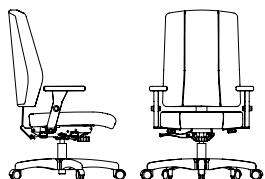

# URBEX

**UG51**  
BW 17" SW 18.5" BH 22.5-24"  
SH 18-22" SD 17.5"

**UG52**  
BW 18" SW 19" BH 22.5-24"  
SH 18-22" SD 17.5"

**UG60**  
BW 17" SW 18" BH 20"  
SH 18.5-22.5" SD 17.5"

**UG90**  
BW 18" SW 19" BH 24-26.5"  
SH 18-22" SD 17.5"

**UG92**  
BW 18" SW 19" BH 29.5-32"  
SH 18-22" SD 17.5"

**UR40**  
BW 17" SW 18,5" BH 18-22"  
SH 18-23,5" SD 17"

**UR80**  
BW 17" SW 18,5" BH 18-22"  
SH 25-35" SD 16"

ROUILLARD