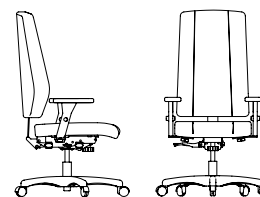

# URBEX

**UG51**  
BW 17" SW 18.5" BH 22.5-24"  
SH 18-22" SD 17.5"

**UG52**  
BW 18" SW 19" BH 22.5-24"  
SH 18-22" SD 17.5"

**UG60**  
BW 17" SW 18" BH 20"  
SH 18.5-22.5" SD 17.5"

**UG90**  
BW 18" SW 19" BH 24-26.5"  
SH 18-22" SD 17.5"

**UG92**  
BW 18" SW 19" BH 29.5-32"  
SH 18-22" SD 17.5"

**UR40**  
BW 17" SW 18,5" BH 18-22"  
SH 18-23,5" SD 17"

**UR80**  
BW 17" SW 18,5" BH 18-22"  
SH 25-35" SD 16"

ROUILLARD