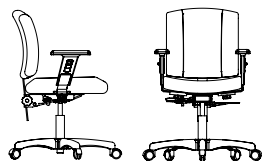

# URBEX

**UG51**  
BW 17" SW 18.5" BH 22.5-24"  
SH 18-22" SD 17.5"

**UG52**  
BW 18" SW 19" BH 22.5-24"  
SH 18-22" SD 17.5"

**UG60**  
BW 17" SW 18" BH 20"  
SH 18.5-22.5" SD 17.5"

**UG90**  
BW 18" SW 19" BH 24-26.5"  
SH 18-22" SD 17.5"

**UG92**  
BW 18" SW 19" BH 29.5-32"  
SH 18-22" SD 17.5"

**UR40**  
BW 17" SW 18,5" BH 18-22"  
SH 18-23,5" SD 17"

**UR80**  
BW 17" SW 18,5" BH 18-22"  
SH 25-35" SD 16"

ROUILLARD