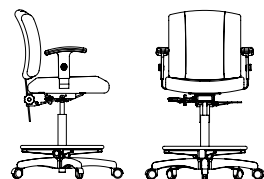

# URBEX

**UG51**  
BW 17" SW 18.5" BH 22.5-24"  
SH 18-22" SD 17.5"

**UG52**  
BW 18" SW 19" BH 22.5-24"  
SH 18-22" SD 17.5"

**UG60**  
BW 17" SW 18" BH 20"  
SH 18.5-22.5" SD 17.5"

**UG90**  
BW 18" SW 19" BH 24-26.5"  
SH 18-22" SD 17.5"

**UG92**  
BW 18" SW 19" BH 29.5-32"  
SH 18-22" SD 17.5"

**UR40**  
BW 17" SW 18,5" BH 18-22"  
SH 18-23,5" SD 17"

**UR80**  
BW 17" SW 18,5" BH 18-22"  
SH 25-35" SD 16"

ROUILLARD