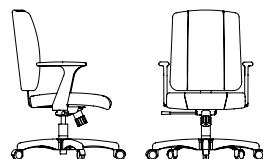

# URBEX

**UG51**  
BW 17" SW 18.5" BH 22.5-24"  
SH 18-22" SD 17.5"

**UG52**  
BW 18" SW 19" BH 22.5-24"  
SH 18-22" SD 17.5"

**UG60**  
BW 17" SW 18" BH 20"  
SH 18.5-22.5" SD 17.5"

**UG90**  
BW 18" SW 19" BH 24-26.5"  
SH 18-22" SD 17.5"