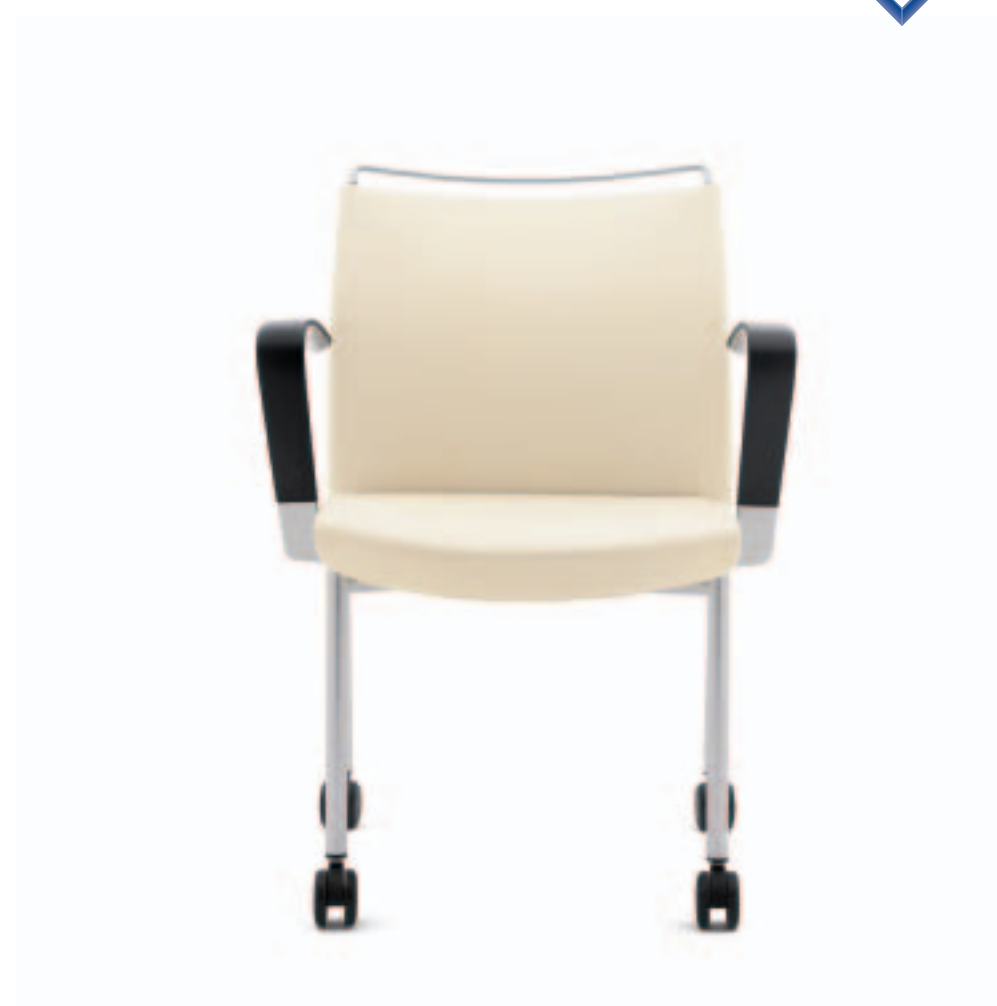

DORSO | GUEST

Dorso Guest seating beautifully complements the broad Dorso S Line designed for the management level and the N Line created for task-intensive environments. Please consult Dorso S and N Line brochures for additional information.